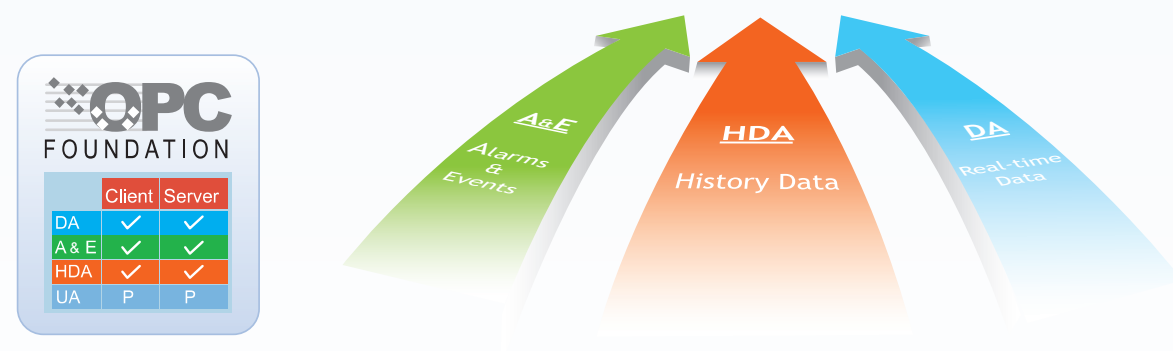

IMAX Enterprise Integration Architecture through Real-time Data Management System

Enterprise Connectivity through Business Connectors using Web Services

SCADA/ HMI/ Condition Monitoring / Asset Health / DSS / DCS Systems on Plant Floor